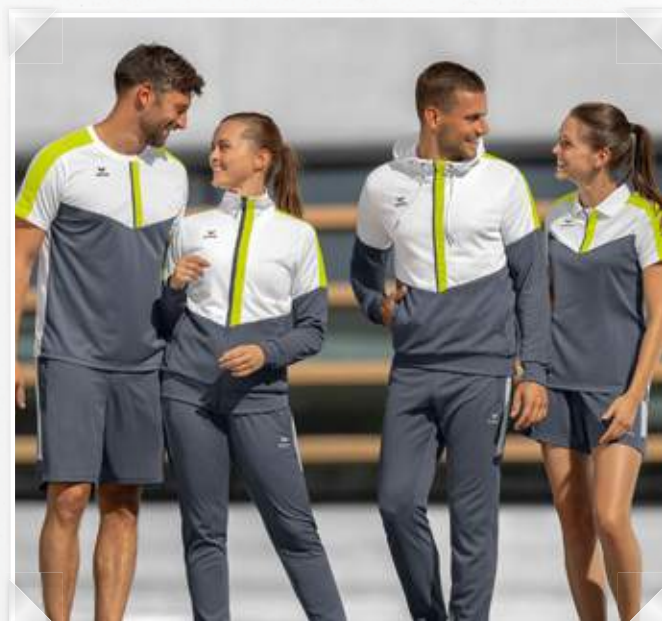

ESSENTIAL TEAM

LEICHTATHLETIK/
RUNNING

EVO STAR

LIGA STAR

CHANGE by erima

SIX WINGS

SQUAD

ESSENTIAL TEAM